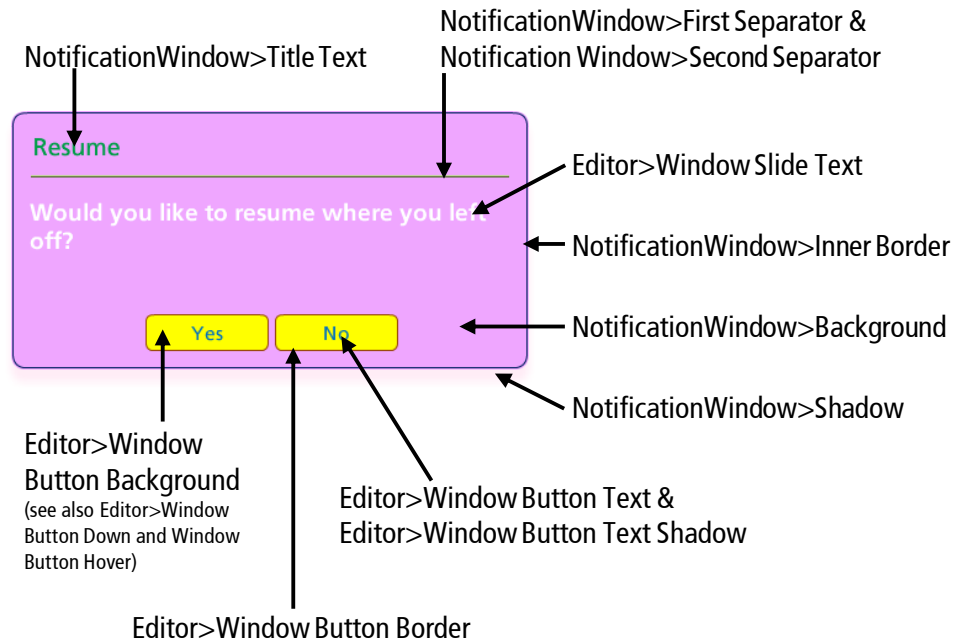

Base Frame and Controls

Resume Prompt

Volume Controller