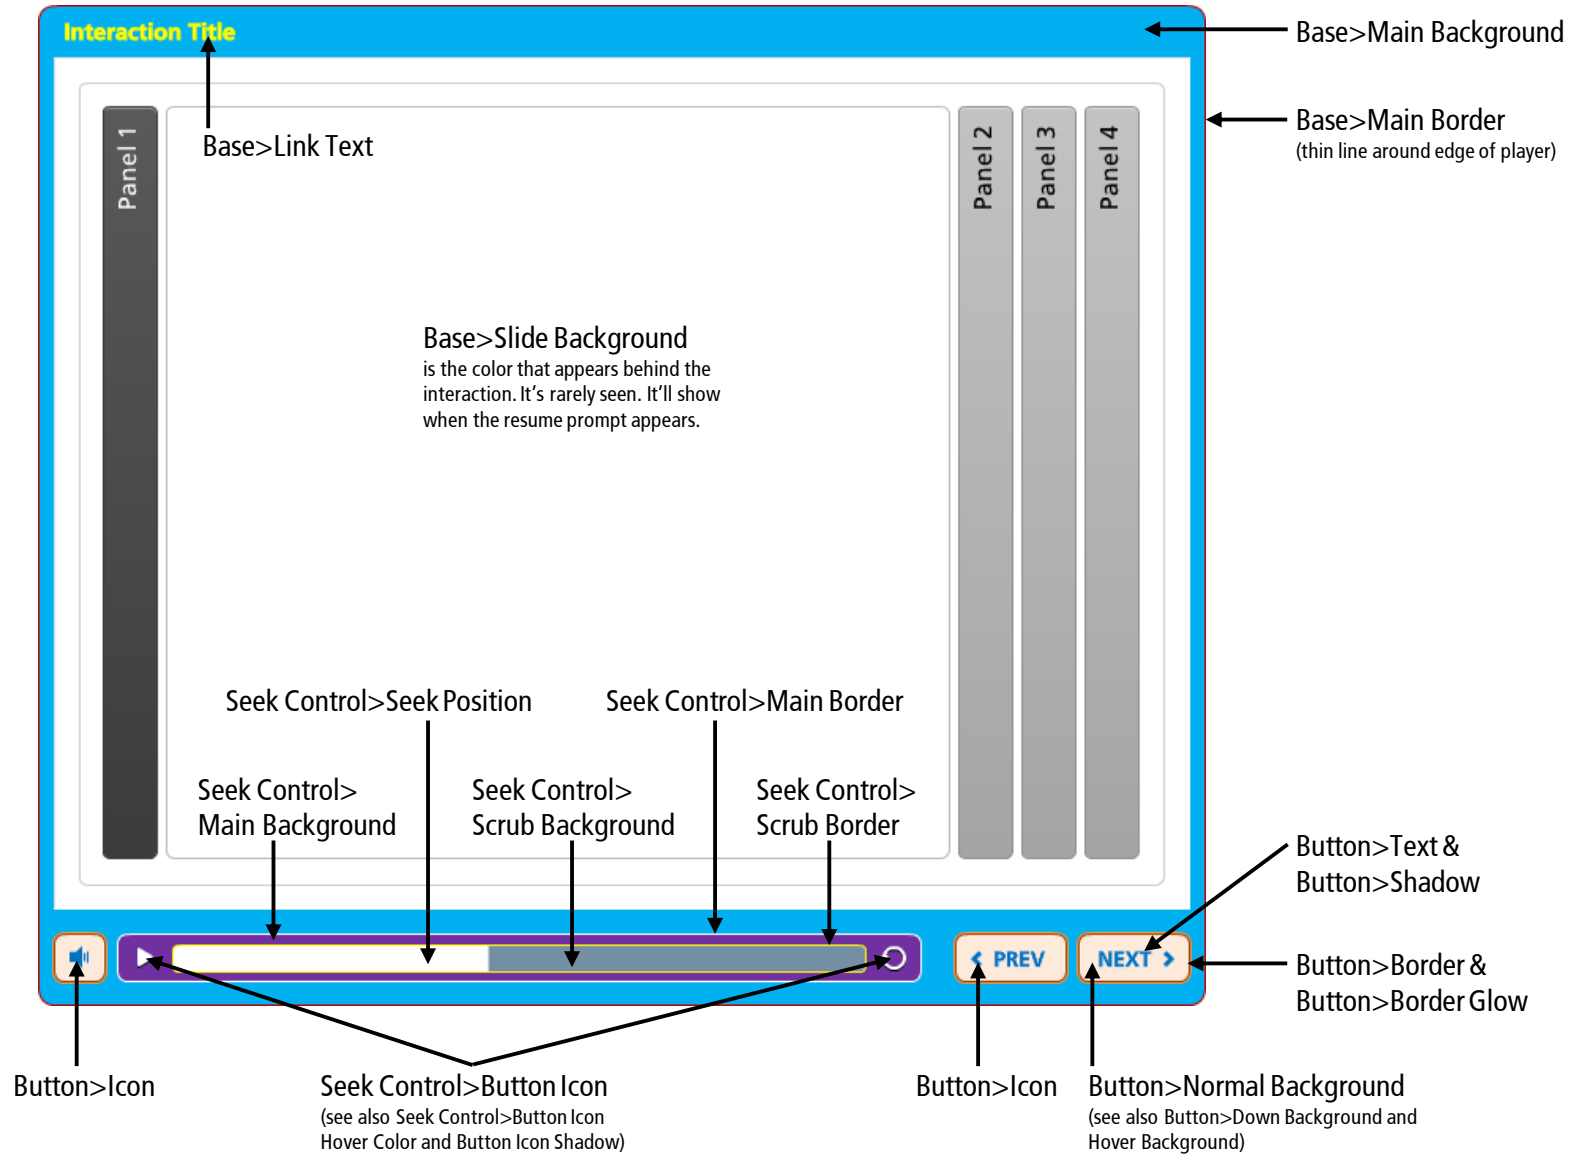

Base Frame and Controls

Resume Prompt

Volume Controller