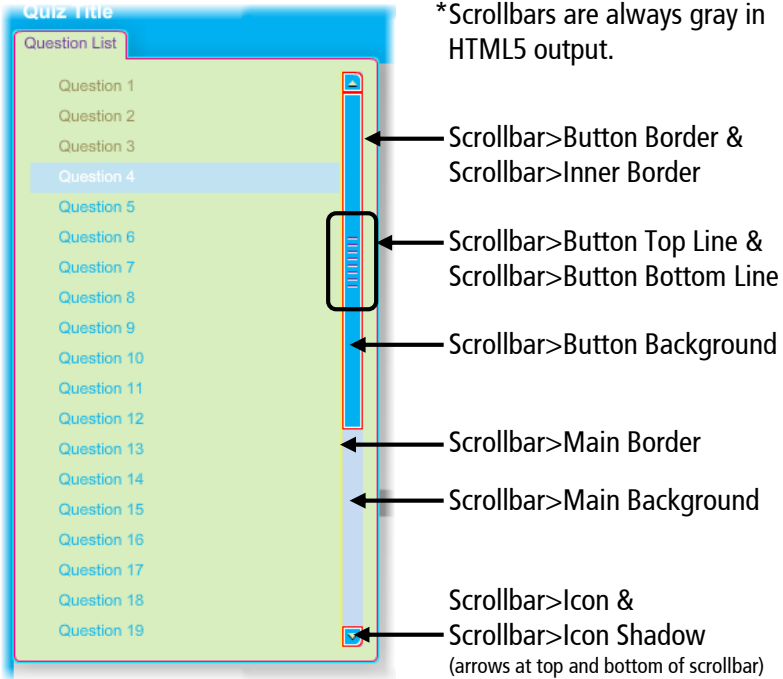

Base Frame, Question List, and Controls

Scrollbars*

*Scrollbars are always gray in HTML5 output.

Popups (resume prompt, time limit message, invalid answer, etc.)

Timer

Volume Controller