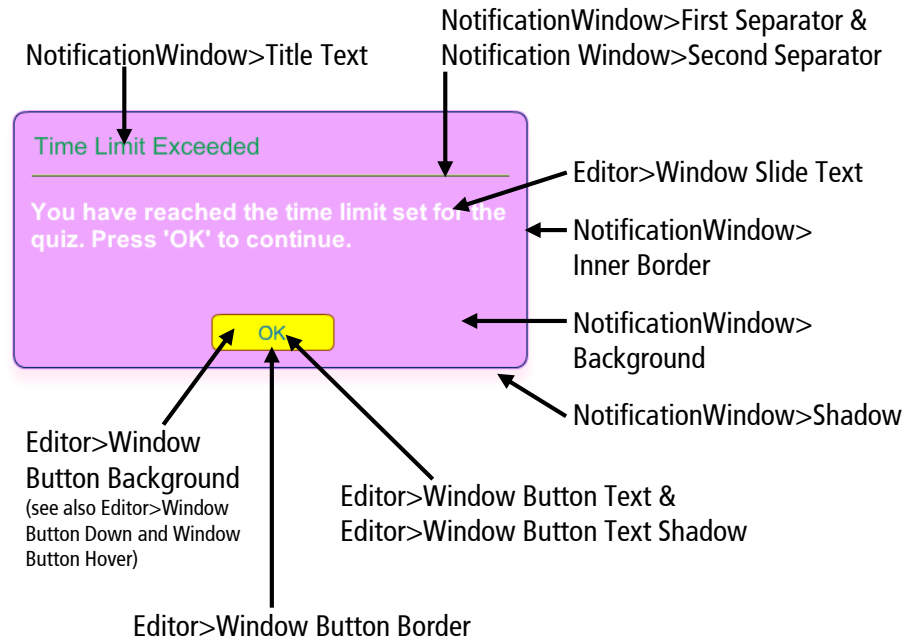

Base Frame, Question List, and Controls

Scrollbars*

*Scrollbars are always gray in HTML5 output.

Popups (resume prompt, time limit message, invalid answer, etc.)

Timer

Volume Controller