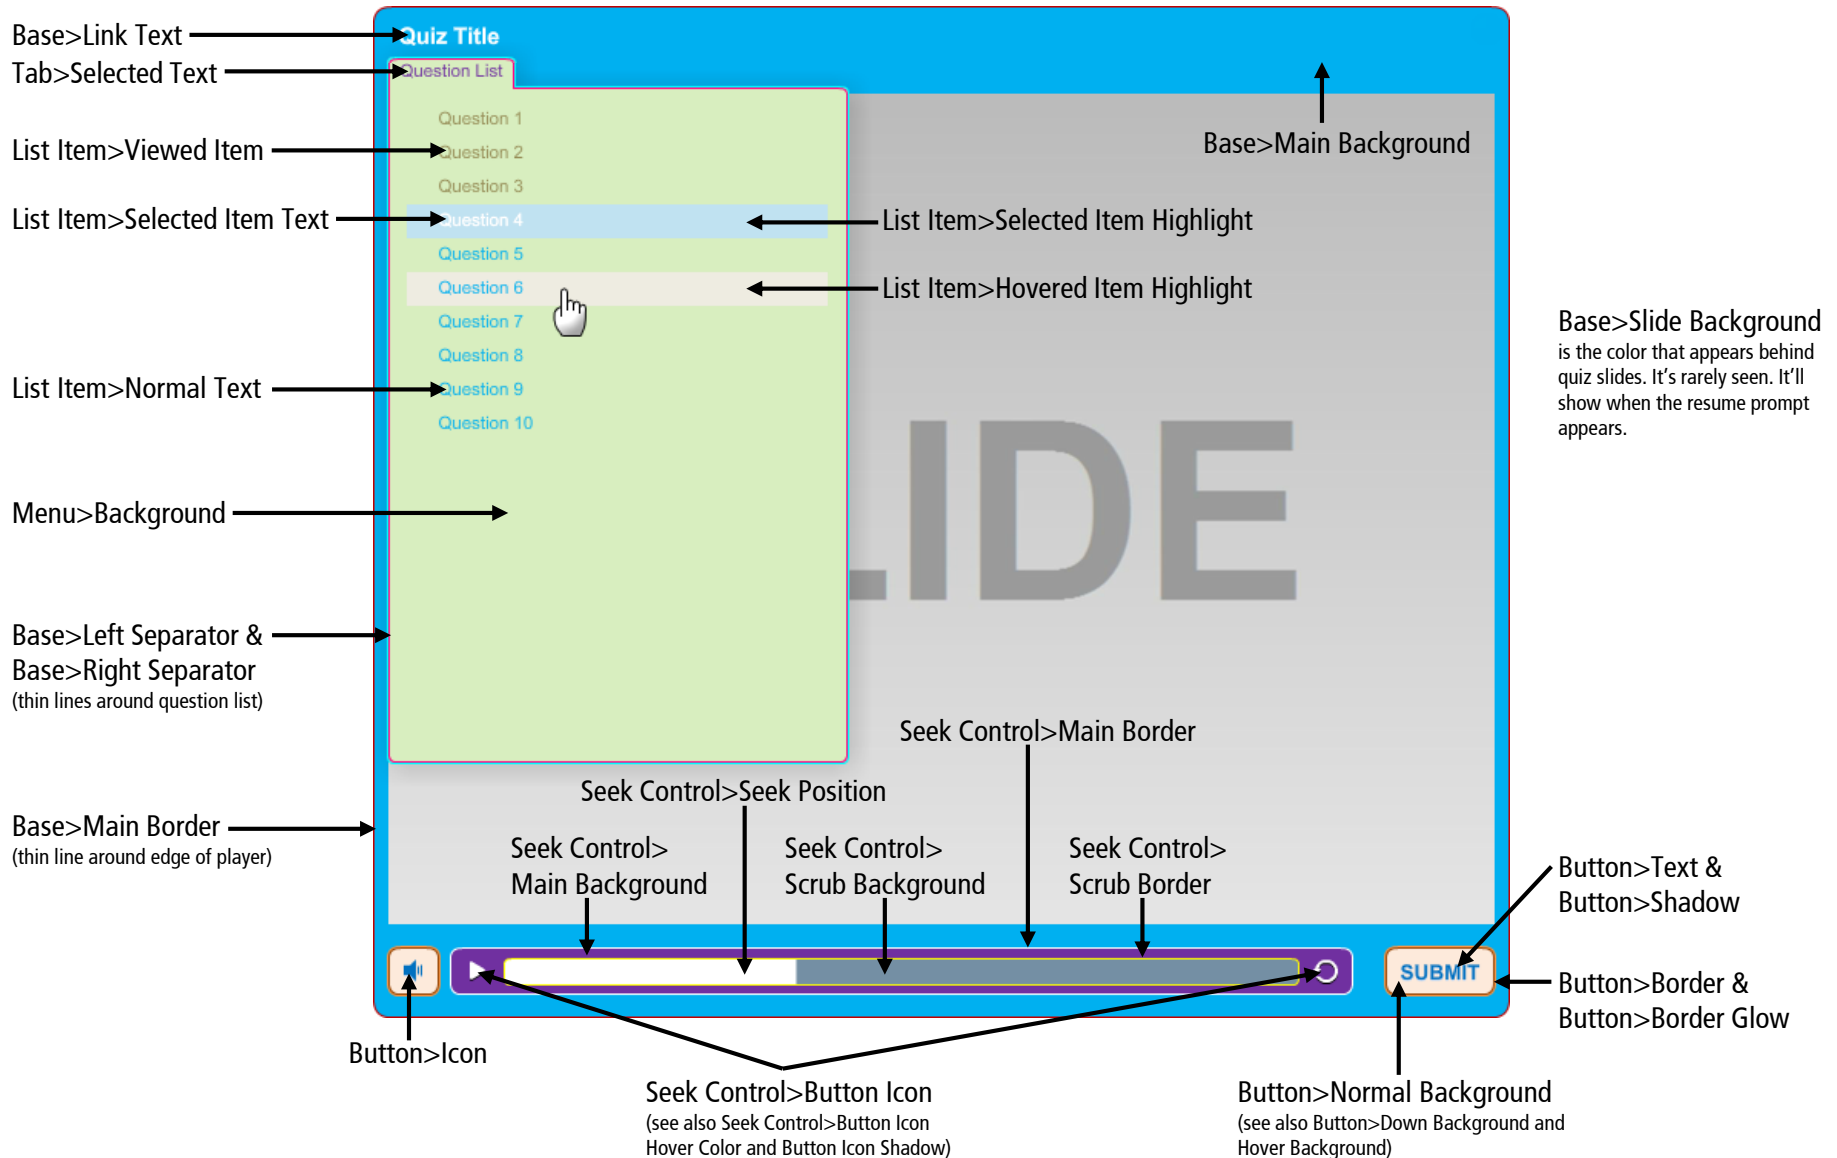

Base Frame, Question List, and Controls

Scrollbars*

*Scrollbars are always gray in HTML5 output.

Popups (resume prompt, time limit message, invalid answer, etc.)

Timer

Volume Controller